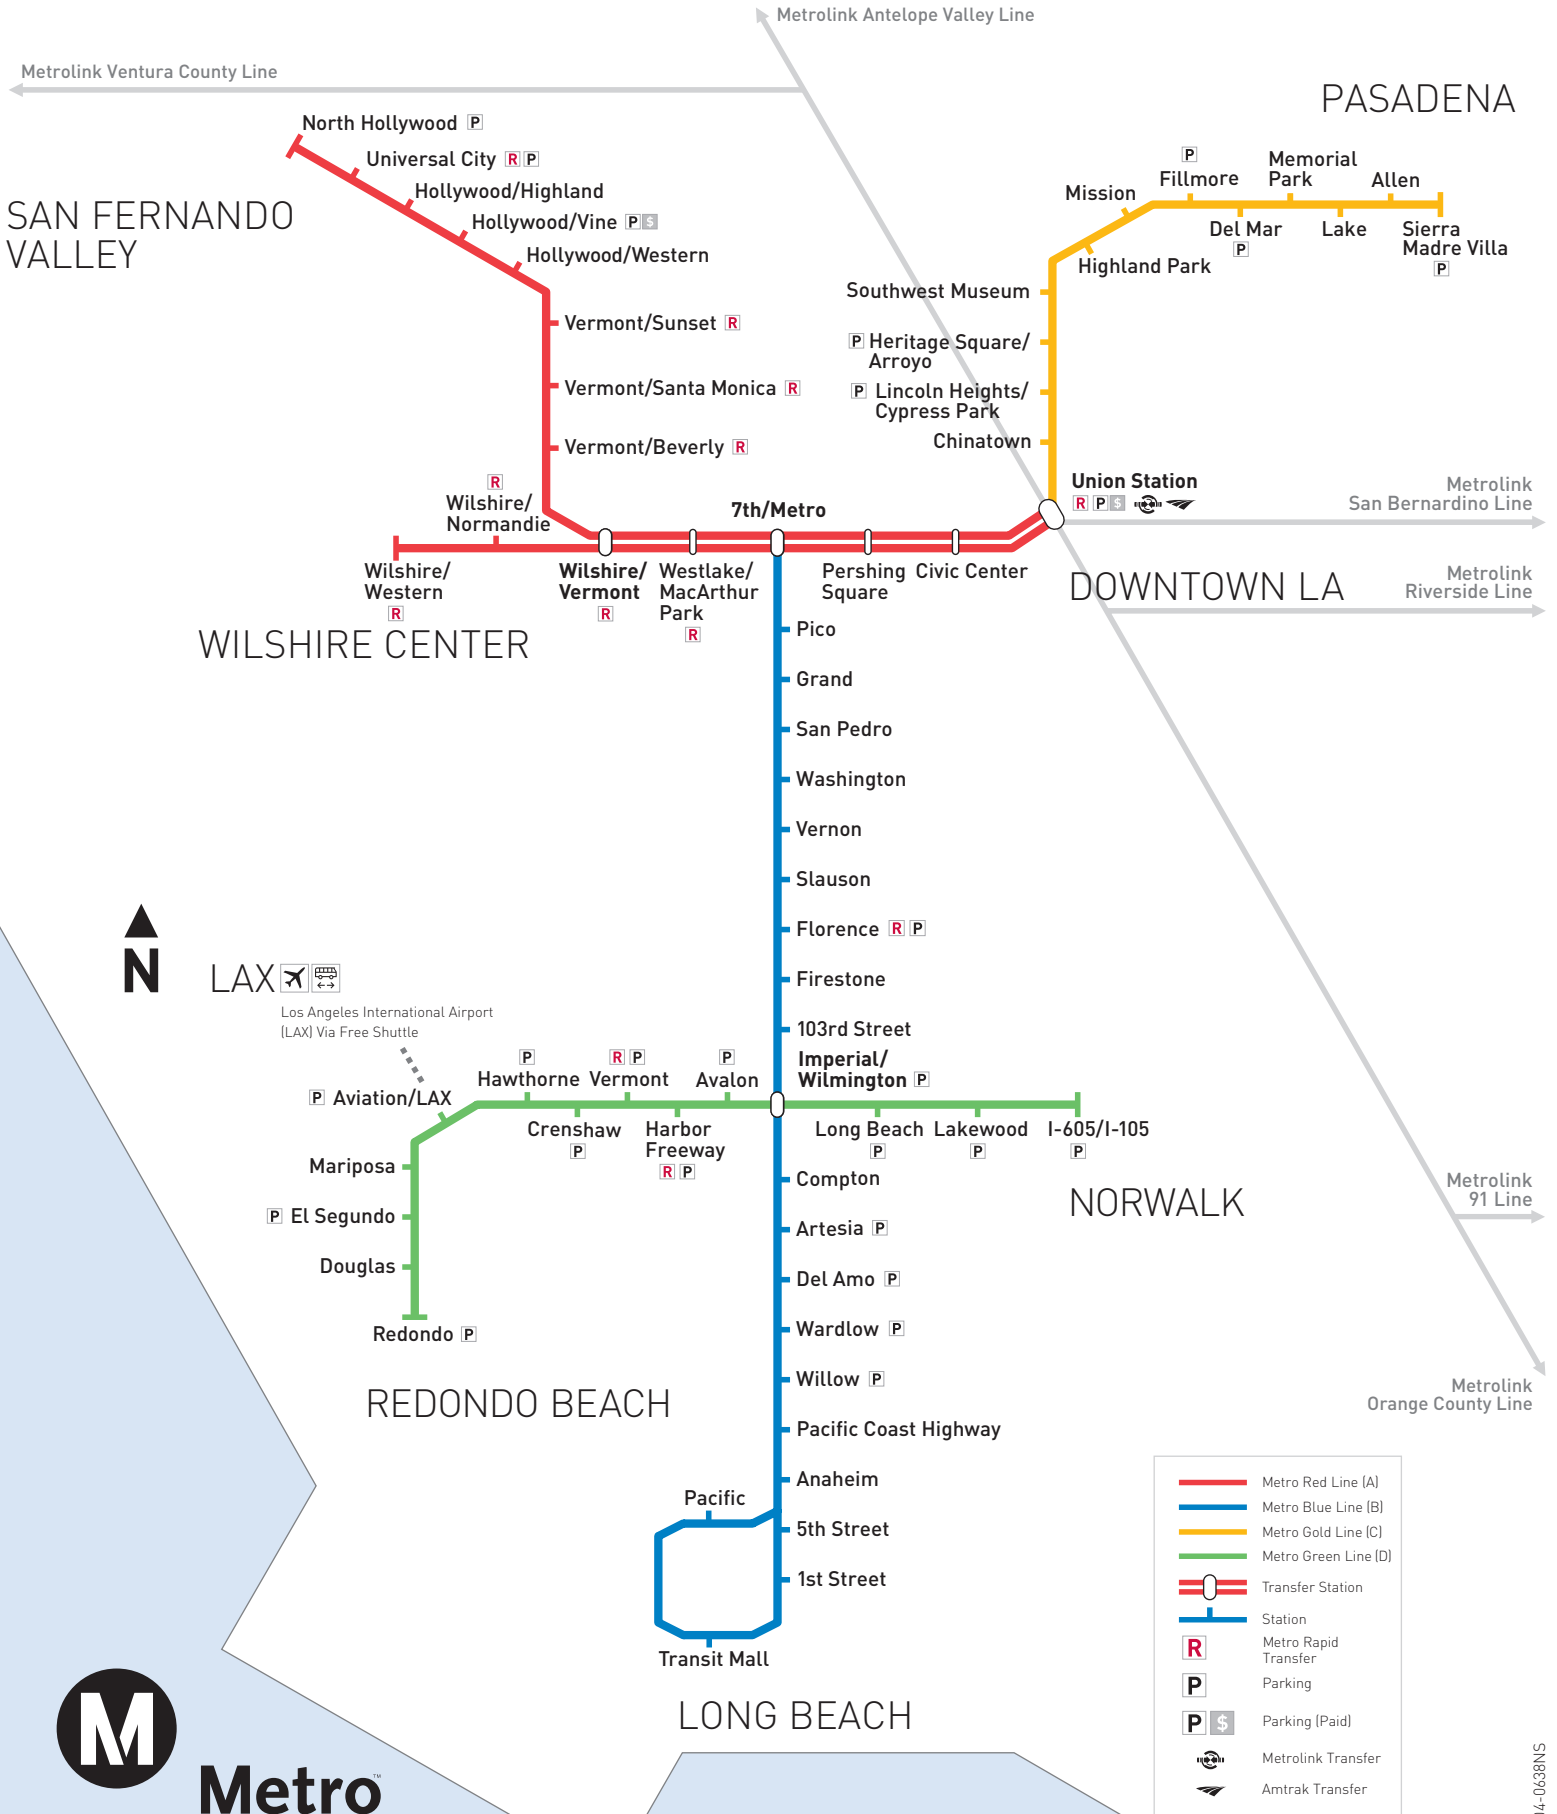

# Metro Rail System Map

metro.net

- Metro Red Line (A)
- Metro Blue Line (B)
- Metro Gold Line (C)
- Metro Green Line (D)
- R Transfer Station
- Station
- R Metro Rapid Transfer
- P Parking
- P Parking (Paid)
- M Metrolink Transfer
- A Amtrak Transfer

**Metro**